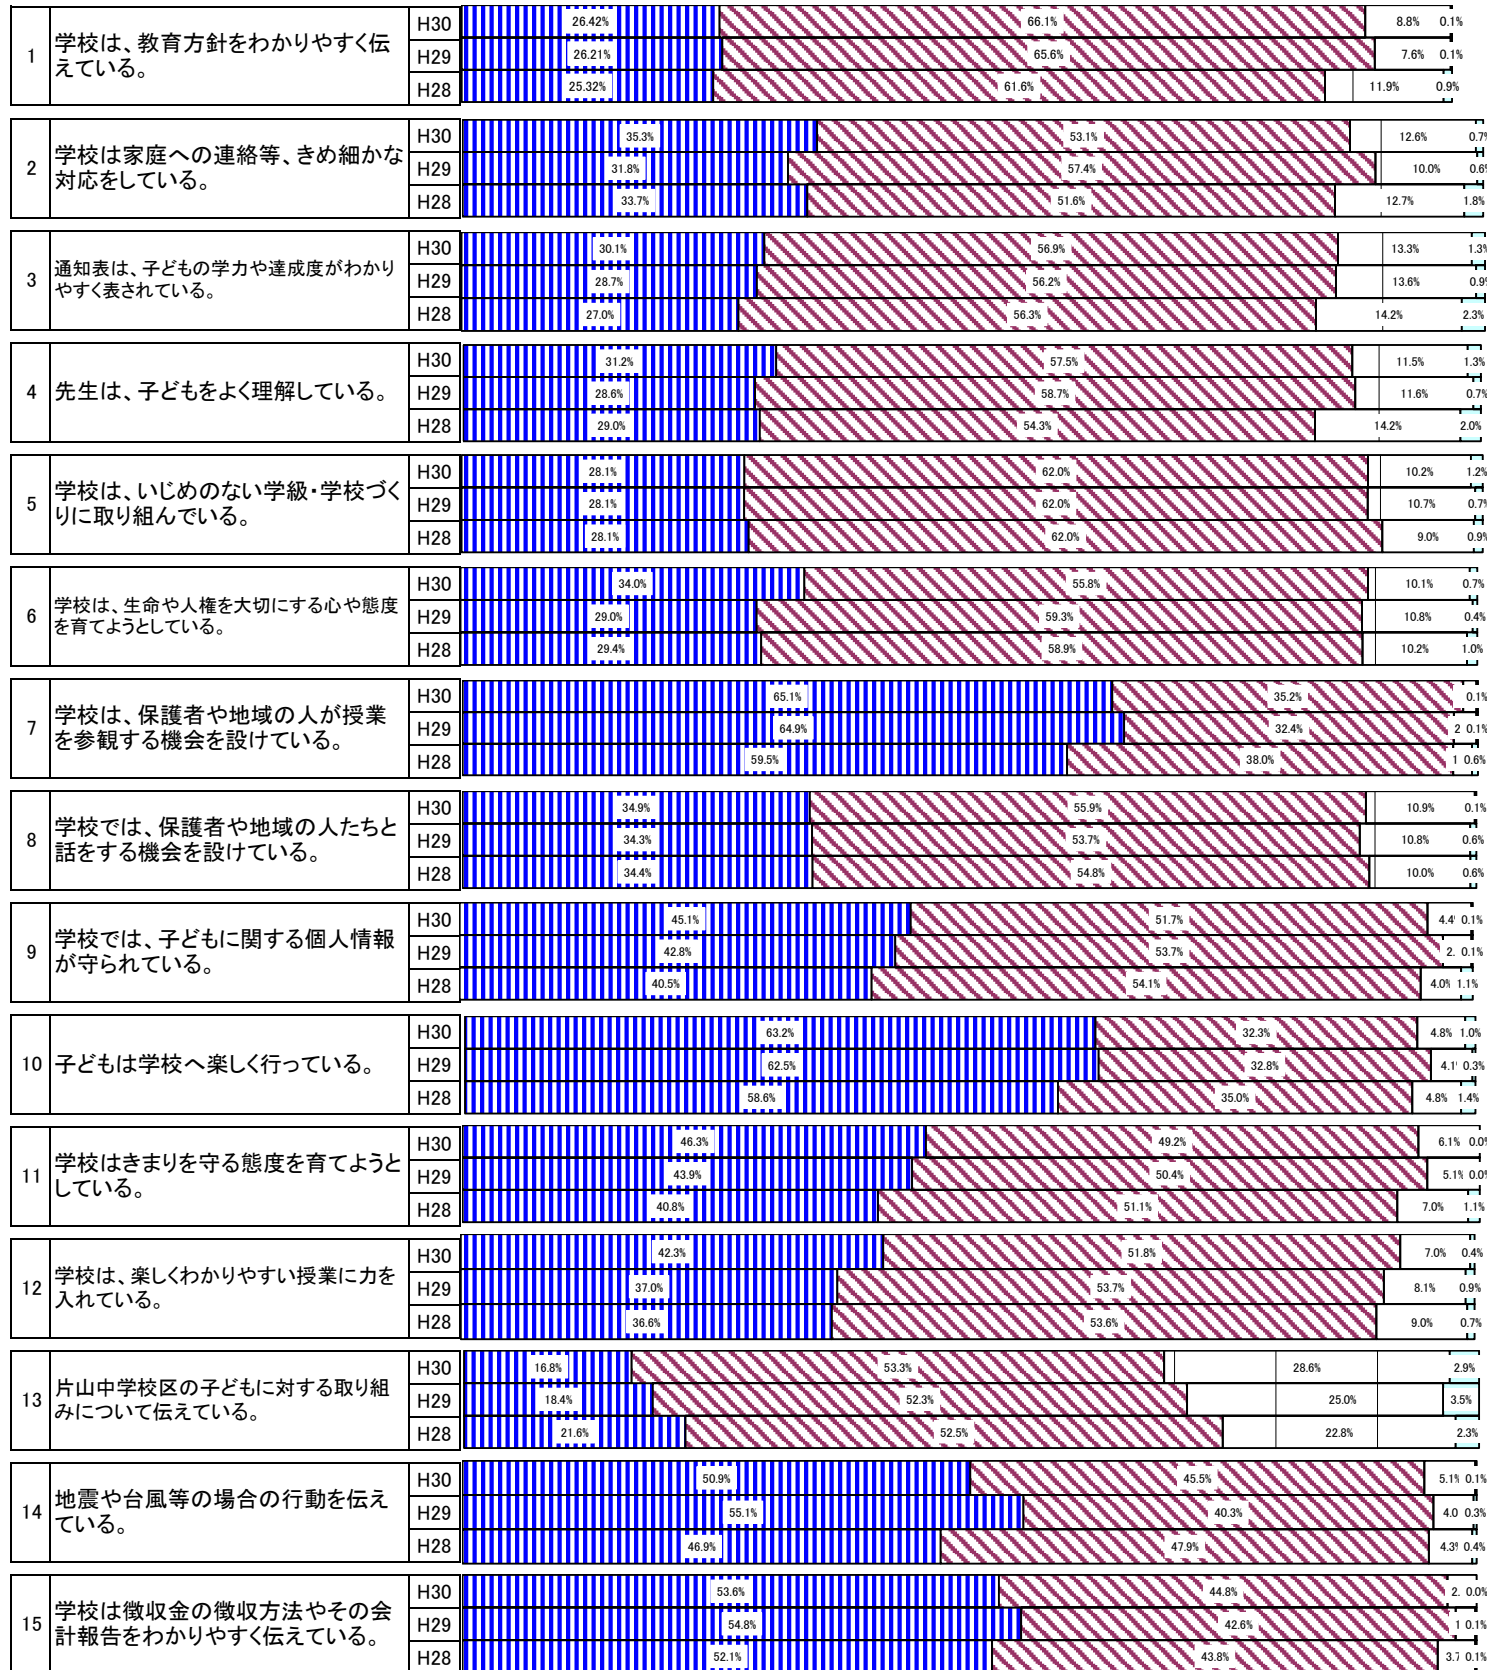

こんな学校がいいなアンケート(保護者) 集計結果

吹田市立千里第一小学校

回収数	児童数
685	742

上段 … 平成30年度(児童数配付)
 中段 … 平成29年度(児童数配付)
 下段 … 平成28年度(児童数配付)

A よくあてはまる B ややあてはまる C あまりあてはまらない D まったくあてはまらない

	回答数				回答率			
	A	B	C	D	A	B	C	D
H30	181	453	60	1	26.4%	66.1%	8.8%	0.1%
H29	179	448	52	1	26.2%	65.6%	7.6%	0.1%
H28	178	433	84	6	25.3%	61.6%	11.9%	0.9%
H30	242	364	86	5	35.3%	53.1%	12.6%	0.7%
H29	217	392	68	4	31.8%	57.4%	10.0%	0.6%
H28	237	363	89	13	33.7%	51.6%	12.7%	1.8%
H30	206	390	91	9	30.1%	56.9%	13.3%	1.3%
H29	196	384	93	6	28.7%	56.2%	13.6%	0.9%
H28	190	396	100	16	27.0%	56.3%	14.2%	2.3%
H30	214	394	79	9	31.2%	57.5%	11.5%	1.3%
H29	195	401	79	5	28.6%	58.7%	11.6%	0.7%
H28	204	382	100	14	29.0%	54.3%	14.2%	2.0%
H30	210	400	70	8	28.1%	62.0%	10.2%	1.2%
H29	200	401	73	5	28.1%	62.0%	10.7%	0.7%
H28	196	434	63	6	28.1%	62.0%	9.0%	0.9%
H30	233	382	69	5	34.0%	55.8%	10.1%	0.7%
H29	198	405	74	3	29.0%	59.3%	10.8%	0.4%
H28	207	414	72	7	29.4%	58.9%	10.2%	1.0%
H30	446	241	9	1	65.1%	35.2%	1.3%	0.1%
H29	443	221	15	1	64.9%	32.4%	2.2%	0.1%
H28	418	267	13	4	59.5%	38.0%	1.8%	0.6%
H30	239	383	75	1	34.9%	55.9%	10.9%	0.1%
H29	234	367	74	4	34.3%	53.7%	10.8%	0.6%
H28	242	385	70	4	34.4%	54.8%	10.0%	0.6%
H30	309	354	30	1	45.1%	51.7%	4.4%	0.1%
H29	292	367	19	1	42.8%	53.7%	2.8%	0.1%
H28	285	380	28	8	40.5%	54.1%	4.0%	1.1%
H30	433	221	33	7	63.2%	32.3%	4.8%	1.0%
H29	427	224	28	2	62.5%	32.8%	4.1%	0.3%
H28	412	246	34	10	58.6%	35.0%	4.8%	1.4%
H30	317	337	42	0	46.3%	49.2%	6.1%	0.0%
H29	300	344	35	0	43.9%	50.4%	5.1%	0.0%
H28	287	359	49	8	40.8%	51.1%	7.0%	1.1%
H30	290	355	48	3	42.3%	51.8%	7.0%	0.4%
H29	253	367	55	6	37.0%	53.7%	8.1%	0.9%
H28	257	377	63	5	36.6%	53.6%	9.0%	0.7%
H30	115	365	196	20	16.8%	53.3%	28.6%	2.9%
H29	126	357	171	24	18.4%	52.3%	25.0%	3.5%
H28	152	369	160	16	21.6%	52.5%	22.8%	2.3%
H30	349	312	35	1	50.9%	45.5%	5.1%	0.1%
H29	376	275	27	2	55.1%	40.3%	4.0%	0.3%
H28	330	337	30	3	46.9%	47.9%	4.3%	0.4%
H30	367	307	20	0	53.6%	44.8%	2.9%	0.0%
H29	374	291	13	1	54.8%	42.6%	1.9%	0.1%
H28	366	308	26	1	52.1%	43.8%	3.7%	0.1%