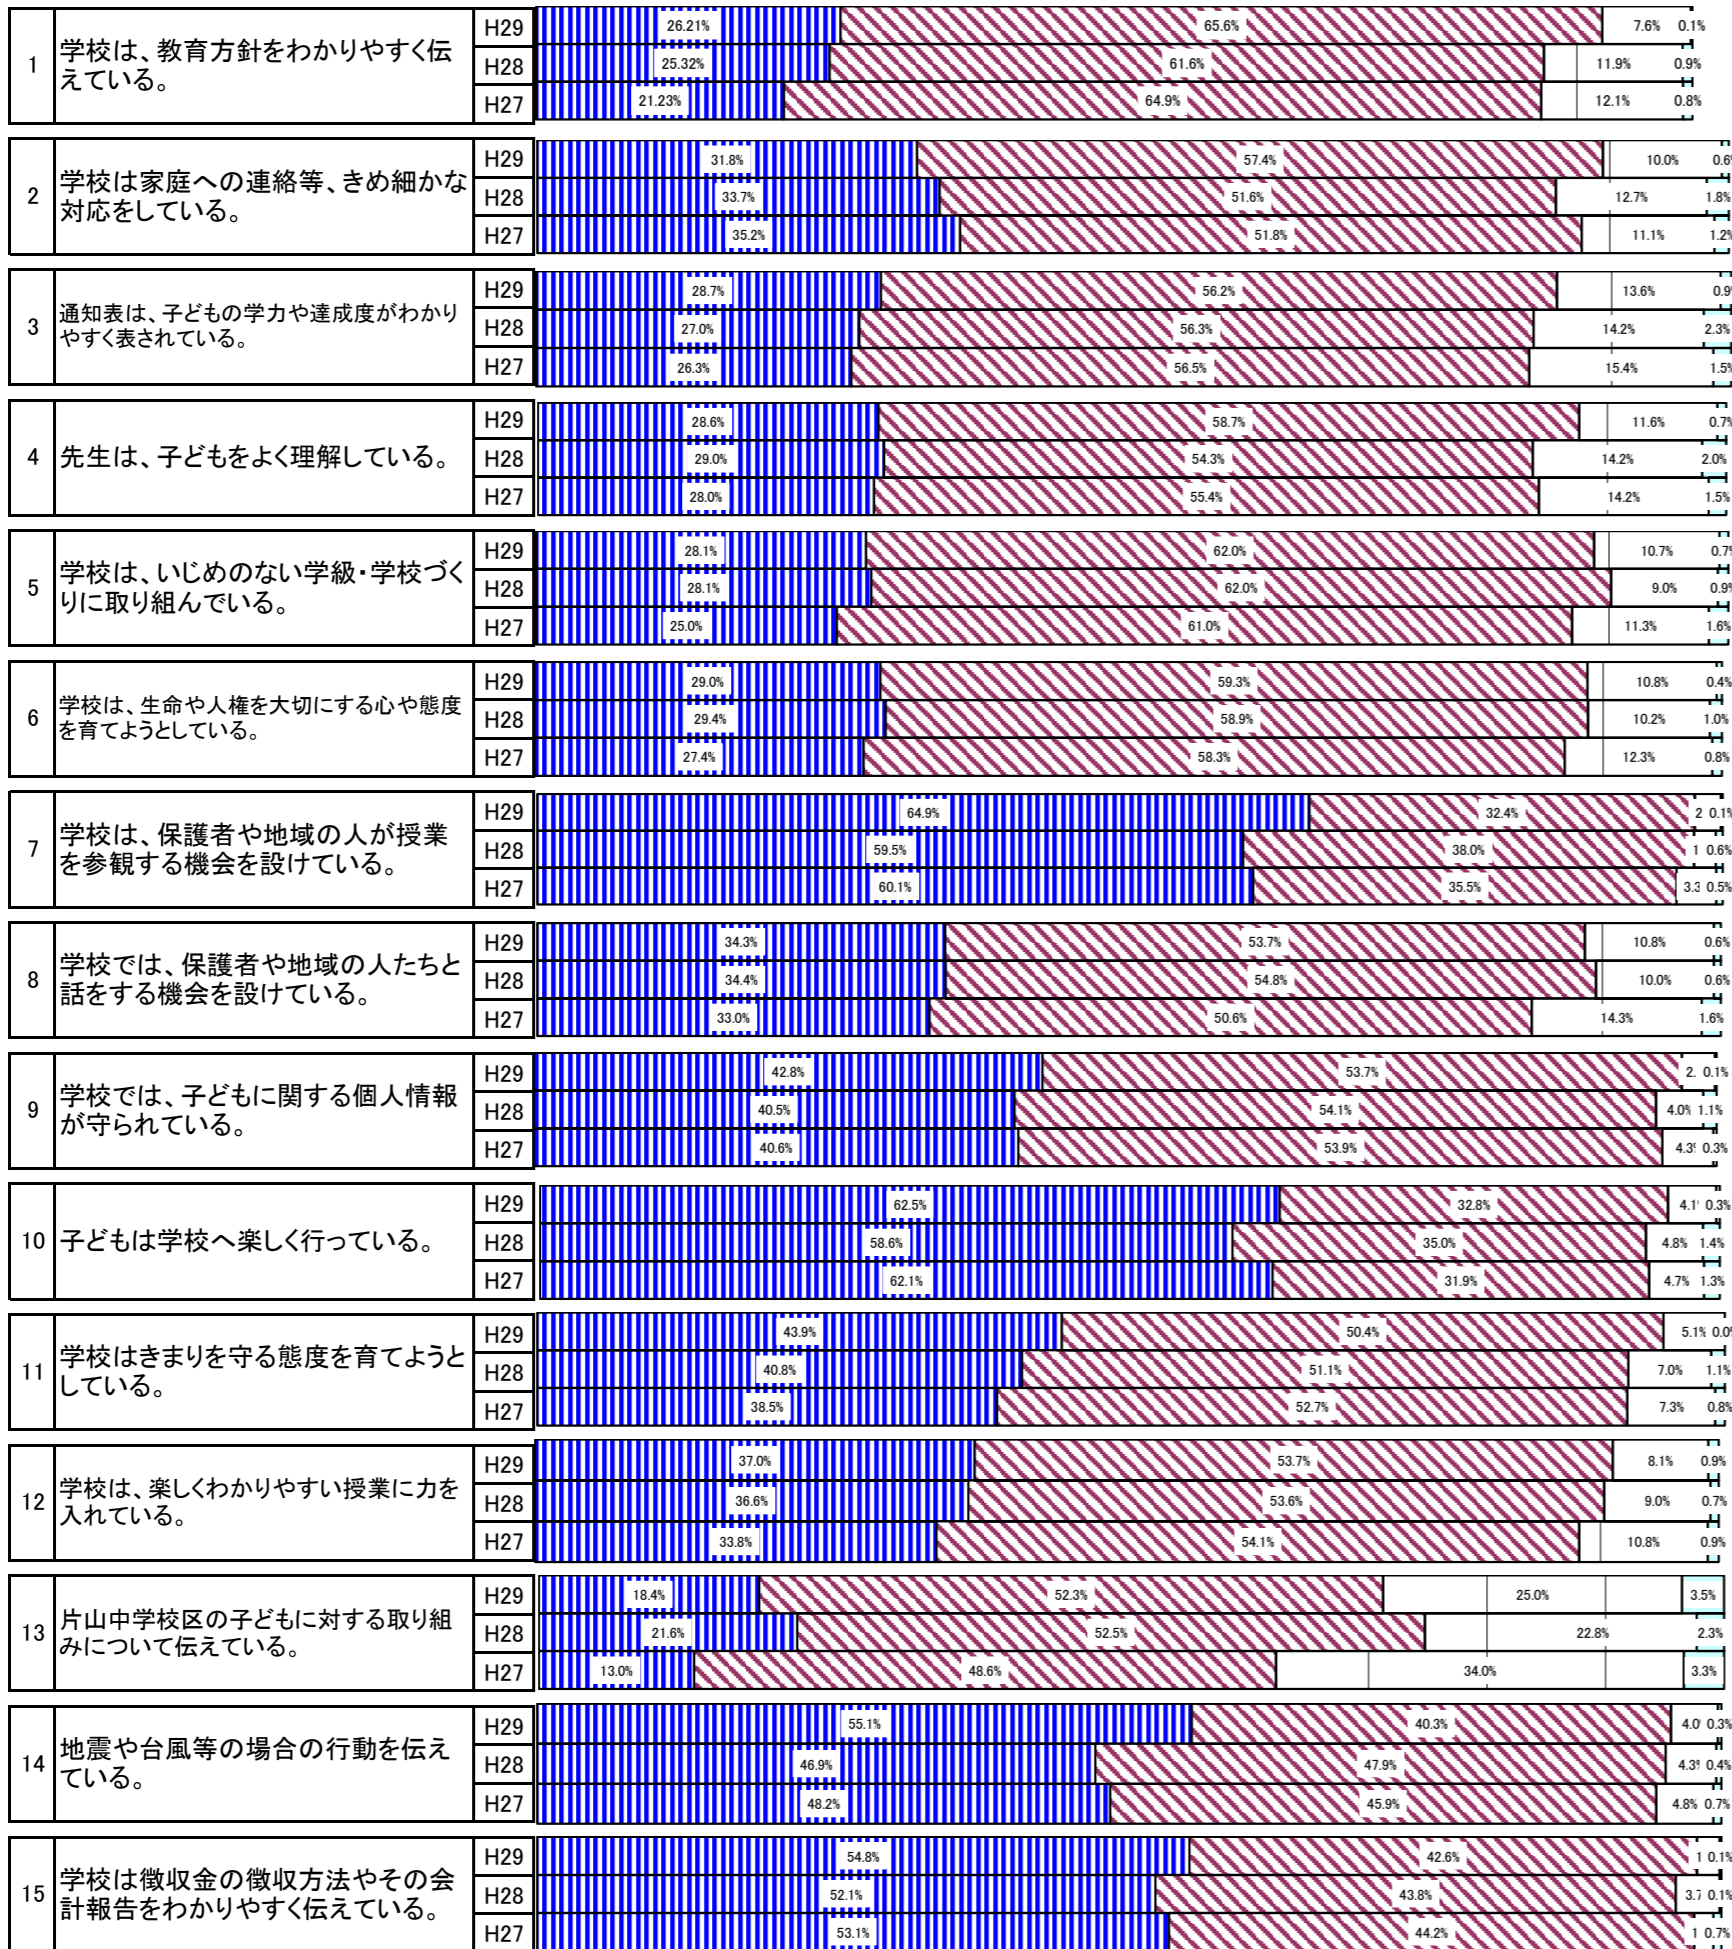

回収数	児童数
683	753

こんな学校がいいなアンケート(保護者) 集計結果

吹田市立千里第一小学校

上段 … 平成29年度(児童数配付)
 中段 … 平成28年度(児童数配付)
 下段 … 平成27年度(児童数配付)

A よくあてはまる B ややあてはまる C あまりあてはまらない D まったくあてはまらない

	回答数				回答率			
	A	B	C	D	A	B	C	D
H29	179	448	52	1	26.2%	65.6%	7.6%	0.1%
H28	178	433	84	6	25.3%	61.6%	11.9%	0.9%
H27	159	486	91	6	21.2%	64.9%	12.1%	0.8%
H29	217	392	68	4	31.8%	57.4%	10.0%	0.6%
H28	237	363	89	13	33.7%	51.6%	12.7%	1.8%
H27	264	388	83	9	35.2%	51.8%	11.1%	1.2%
H29	196	384	93	6	28.7%	56.2%	13.6%	0.9%
H28	190	396	100	16	27.0%	56.3%	14.2%	2.3%
H27	197	423	115	11	26.3%	56.5%	15.4%	1.5%
H29	195	401	79	5	28.6%	58.7%	11.6%	0.7%
H28	204	382	100	14	29.0%	54.3%	14.2%	2.0%
H27	210	415	106	11	28.0%	55.4%	14.2%	1.5%
H29	200	401	73	5	28.1%	62.0%	10.7%	0.7%
H28	196	434	63	6	28.1%	62.0%	9.0%	0.9%
H27	187	457	85	12	25.0%	61.0%	11.3%	1.6%
H29	198	405	74	3	29.0%	59.3%	10.8%	0.4%
H28	207	414	72	7	29.4%	58.9%	10.2%	1.0%
H27	205	437	92	6	27.4%	58.3%	12.3%	0.8%
H29	443	221	15	1	64.9%	32.4%	2.2%	0.1%
H28	418	267	13	4	59.5%	38.0%	1.8%	0.6%
H27	450	266	25	4	60.1%	35.5%	3.3%	0.5%
H29	234	367	74	4	34.3%	53.7%	10.8%	0.6%
H28	242	385	70	4	34.4%	54.8%	10.0%	0.6%
H27	247	379	107	12	33.0%	50.6%	14.3%	1.6%
H29	292	367	19	1	42.8%	53.7%	2.8%	0.1%
H28	285	380	28	8	40.5%	54.1%	4.0%	1.1%
H27	304	404	32	2	40.6%	53.9%	4.3%	0.3%
H29	427	224	28	2	62.5%	32.8%	4.1%	0.3%
H28	412	246	34	10	58.6%	35.0%	4.8%	1.4%
H27	465	239	35	10	62.1%	31.9%	4.7%	1.3%
H29	300	344	35	0	43.9%	50.4%	5.1%	0.0%
H28	287	359	49	8	40.8%	51.1%	7.0%	1.1%
H27	288	395	55	6	38.5%	52.7%	7.3%	0.8%
H29	253	367	55	6	37.0%	53.7%	8.1%	0.9%
H28	257	377	63	5	36.6%	53.6%	9.0%	0.7%
H27	253	405	81	7	33.8%	54.1%	10.8%	0.9%
H29	126	357	171	24	18.4%	52.3%	25.0%	3.5%
H28	152	369	160	16	21.6%	52.5%	22.8%	2.3%
H27	97	364	255	25	13.0%	48.6%	34.0%	3.3%
H29	376	275	27	2	55.1%	40.3%	4.0%	0.3%
H28	330	337	30	3	46.9%	47.9%	4.3%	0.4%
H27	361	344	36	5	48.2%	45.9%	4.8%	0.7%
H29	374	291	13	1	54.8%	42.6%	1.9%	0.1%
H28	366	308	26	1	52.1%	43.8%	3.7%	0.1%
H27	398	331	12	5	53.1%	44.2%	1.6%	0.7%